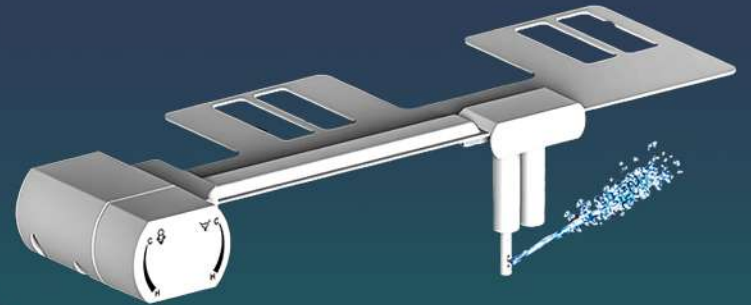

LITTLE SQUIRTS

NON-ELECTRIC BIDET SEAT

1
HAND CONTROL
(No Electricity)

2
QUICK RELEASE

3
FRONT/ BACK WASH

4
ELONGATED O-SHAPE

5
SOFT CLOSING

6
HOSE MATERIAL
- METAL

7
BOOSTER PUMP

BIDET TOILET ATTACHMENT

1

METAL BODY

4

**ANTI HOT WATER
SCALD**

2

COLD WATER

5

SQUARE HANDLE

3

**ONE BUTTON
OPERATION**