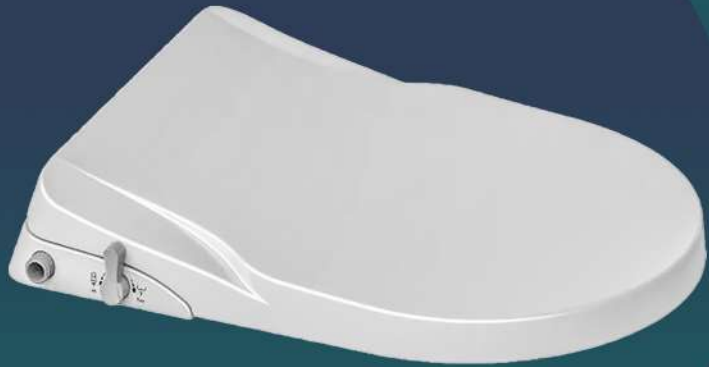

LITTLE SQUIRTS

NON-ELECTRIC BIDET SEAT

1
HAND CONTROL
(No Electricity)

2
QUICK RELEASE

3
FRONT/ BACK WASH

4
ELONGATED O-SHAPE

5
SOFT CLOSING

6
HOSE MATERIAL
- METAL

7
BOOSTER PUMP

BIDET TOILET ATTACHMENT

1

METAL BODY

4

**ANTI HOT WATER
SCALD**

2

COLD WATER