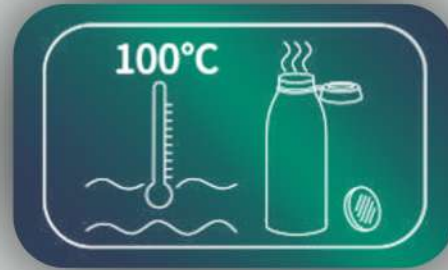

10

Reasons
to choose
insolife

Portable Bidet

Sterilize Bottle, Nozzel

Disinfect with boiling water

Removable Nozzel

More ways to Load