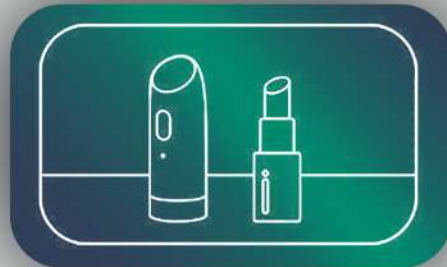

Water Bottle Switch

Compatible with Water Bottle
with 28mm Cap size