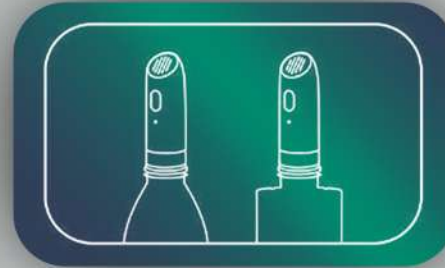

Water Bottle Switch

Compatible with Water Bottle
with 28mm Cap size